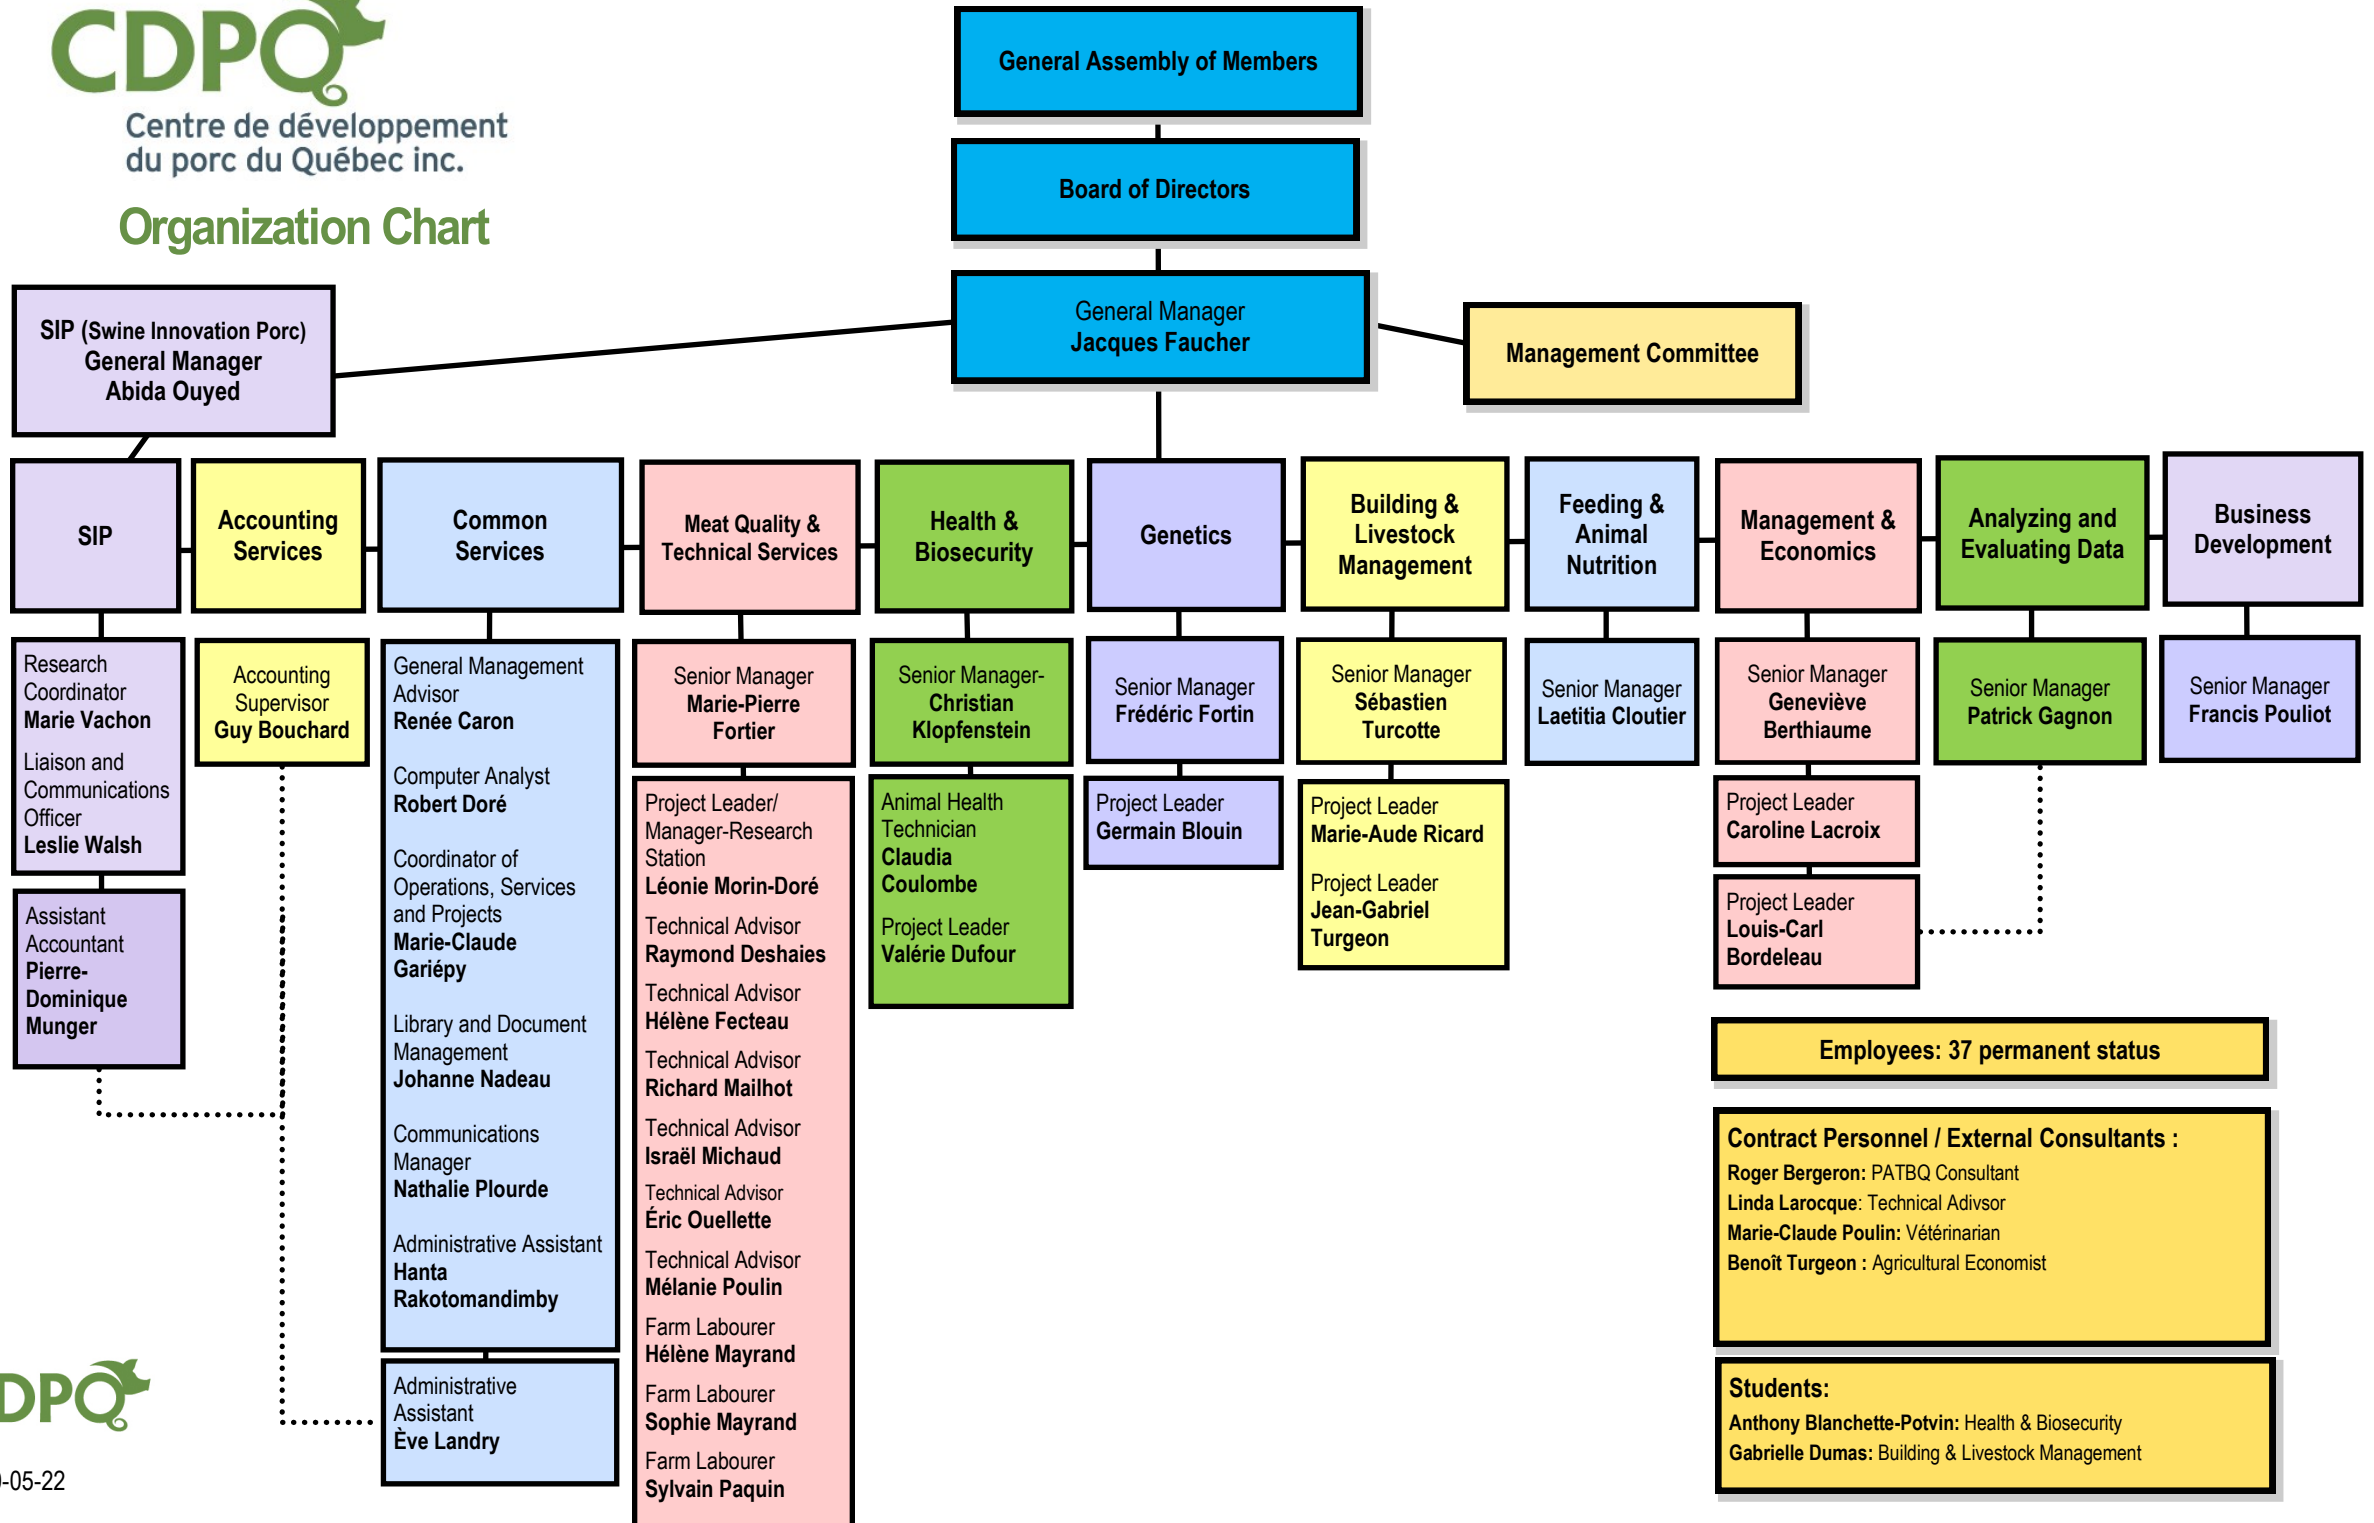

Centre de développement
du porc du Québec inc.

Organization Chart

Employees: 37 permanent status

Contract Personnel / External Consultants :
 Roger Bergeron: PATBQ Consultant
 Linda Larocque: Technical Advisor
 Marie-Claude Poulin: Vétérinaire
 Benoît Turgeon : Agricultural Economist

Students:
 Anthony Blanchette-Potvin: Health & Biosecurity
 Gabrielle Dumas: Building & Livestock Management